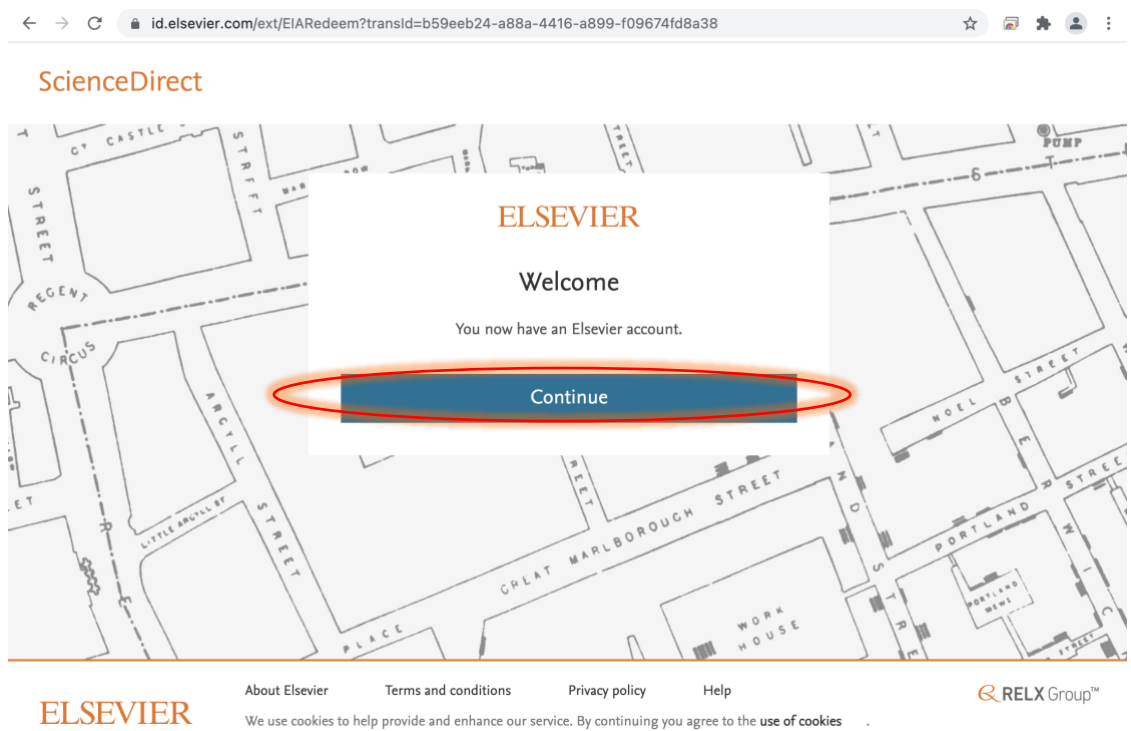

- h. Akan muncul tampilan selamat datang seperti gambar dibawah dan silakan pilih continue.