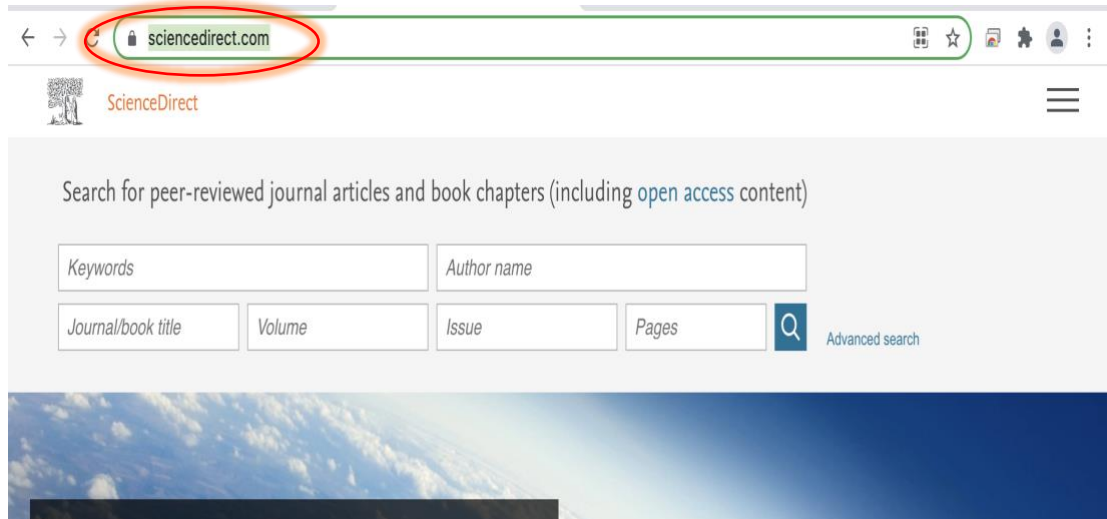

2. Akses Scopus di Luar Jaringan UNY

Untuk dapat mengakses SCOPUS yang dilanggan UNY dimanapun diluar jaringan internet UNY, adapun tata caranya sebagai berikut :

- a. Silakan buka <https://www.sciencedirect.com/>