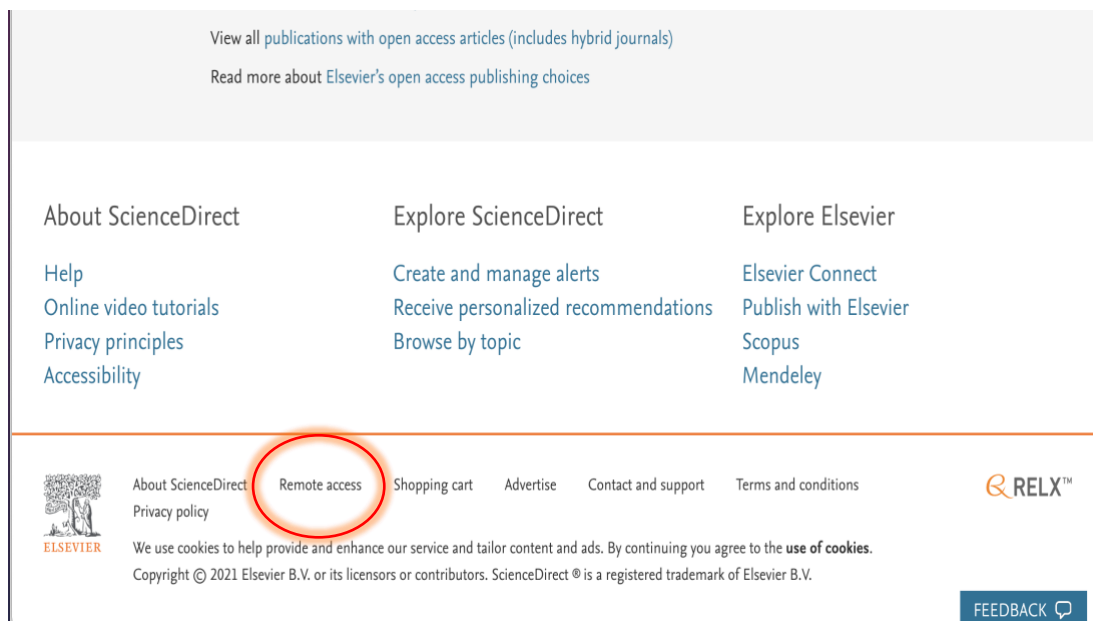

- b. Gulir kebawah dan pilih remote access